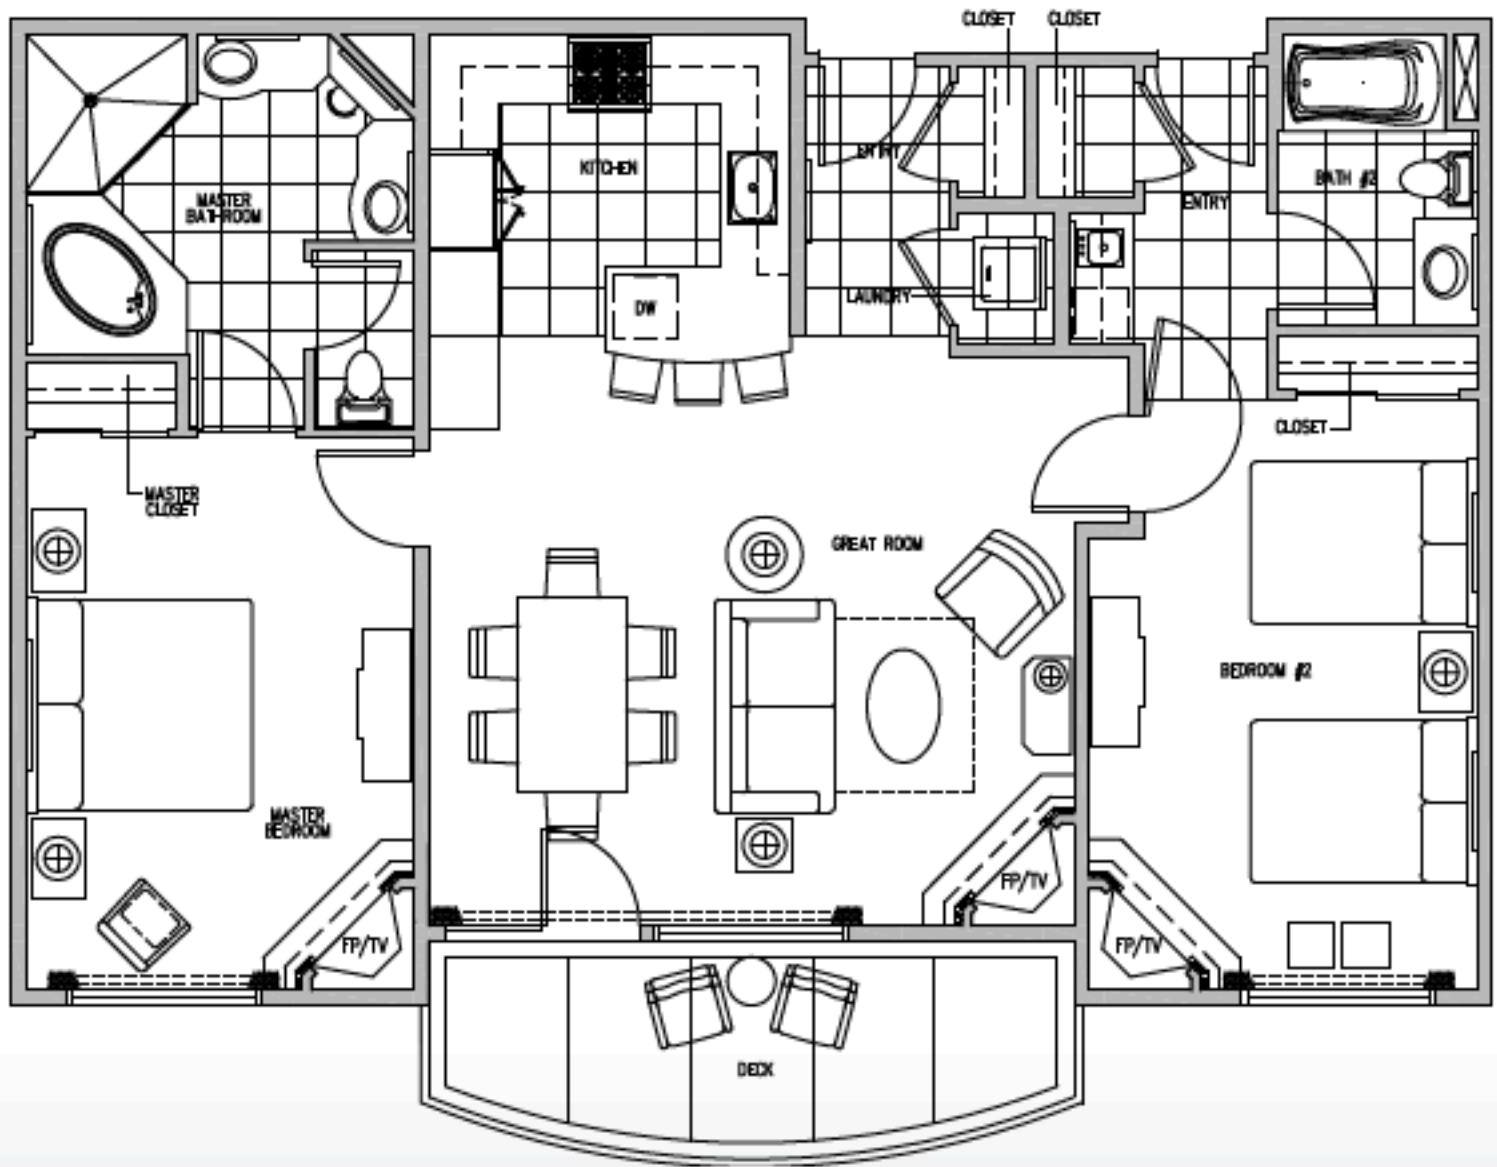

2-BEDROOM

WALDORF ASTORIA PARK CITY

WALDORF ASTORIA
PARK CITY

UNIT TYPE 2A - 1,226 SQ. FT. | 2 BEDROOM 2 BATH | 1 LOCKOUT
SUITES AVAILABLE: 4131, 4147, 4151, 4171, 5131, 6101, 6107, 7125