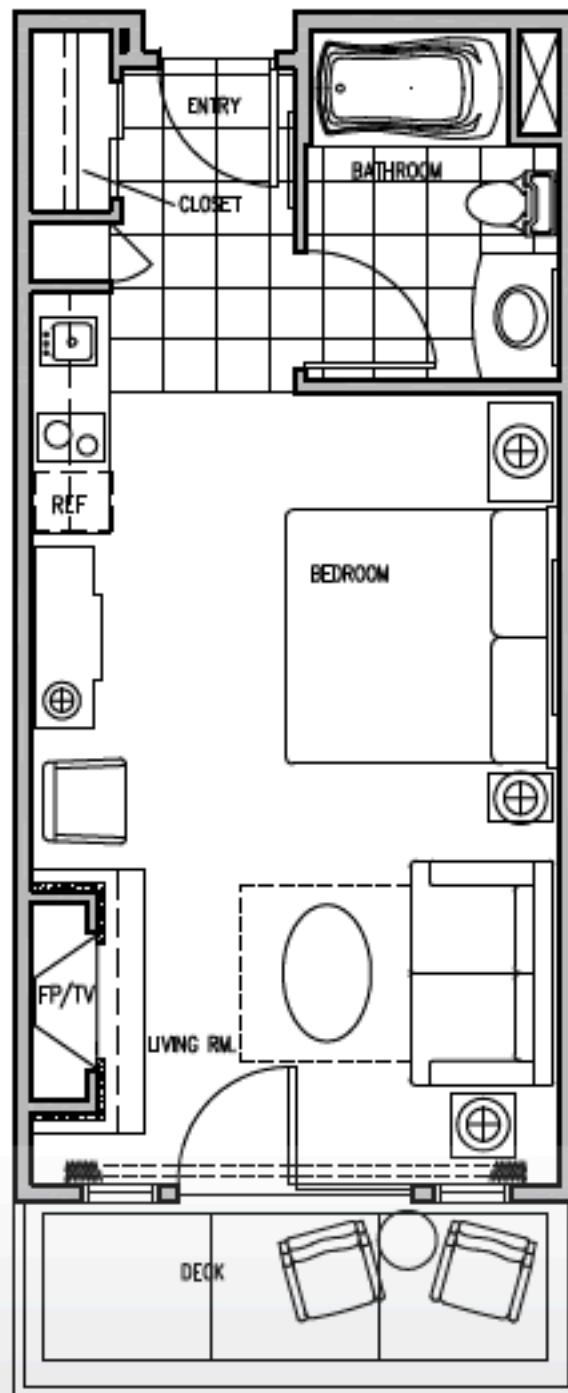

STUDIO

WALDORF ASTORIA PARK CITY

UNIT TYPE SB - 375 SQ. FT. | STUDIO
SUITES AVAILABLE: 3166, 4126, 4166, 5166, 6126

WALDORF ASTORIA
PARK CITY