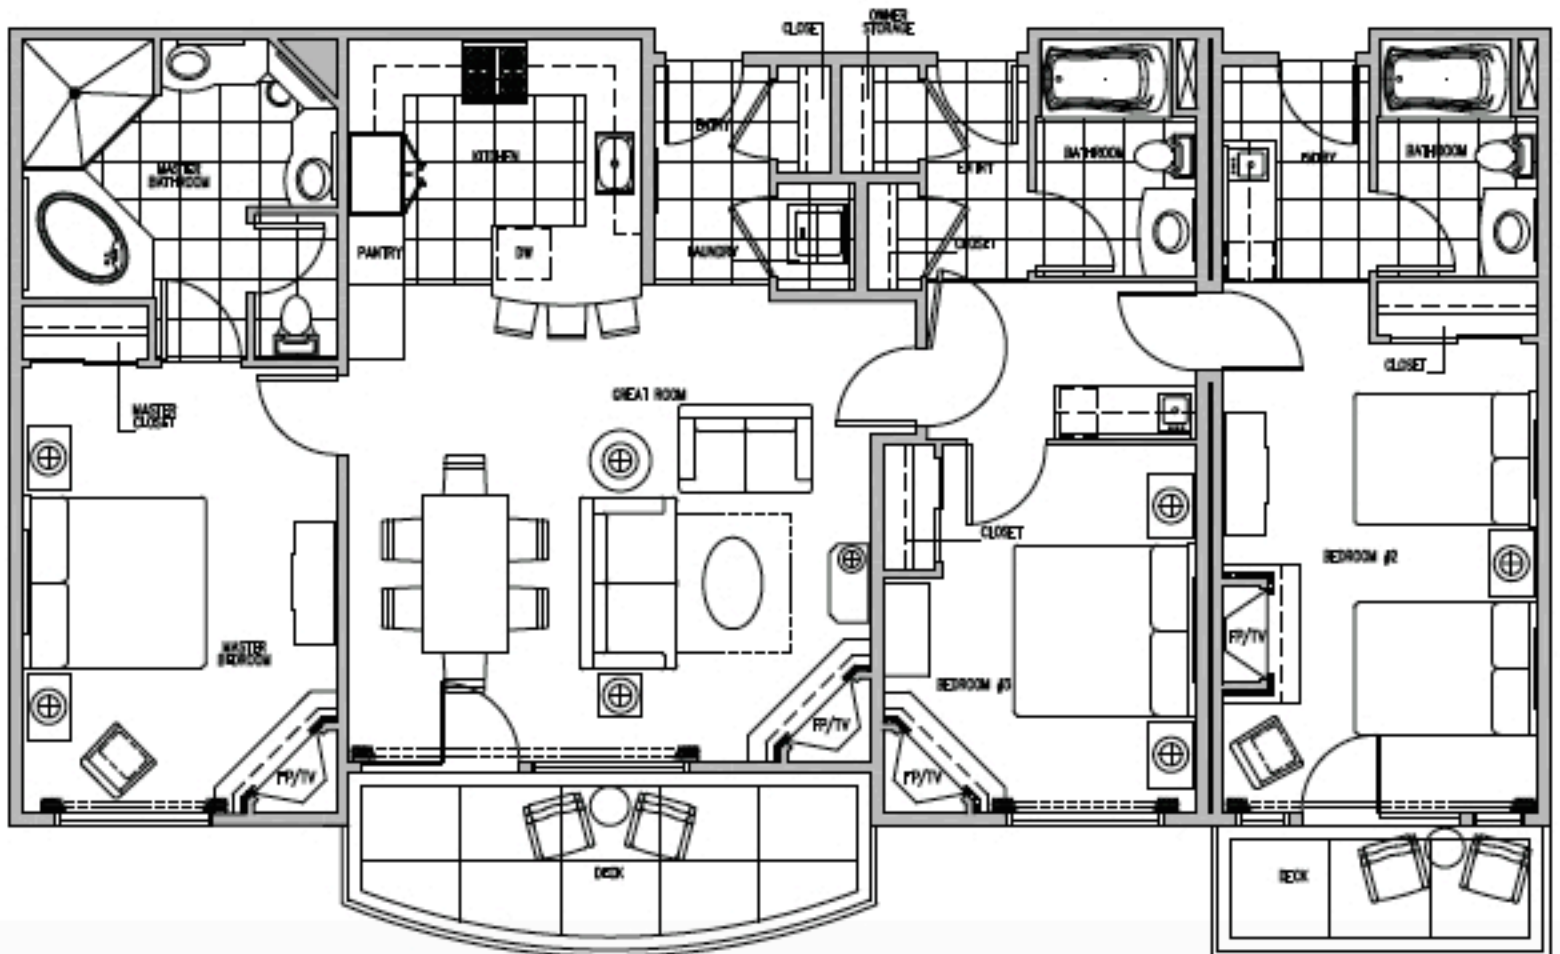

3-BEDROOM

WALDORF ASTORIA PARK CITY

UNIT TYPE 3A - 1,585 SQ. FT. | 3 BEDROOM 3 BATH | 2 LOCKOUTS

SUITES AVAILABLE: 4137, 6113

WALDORF ASTORIA[®]
PARK CITY