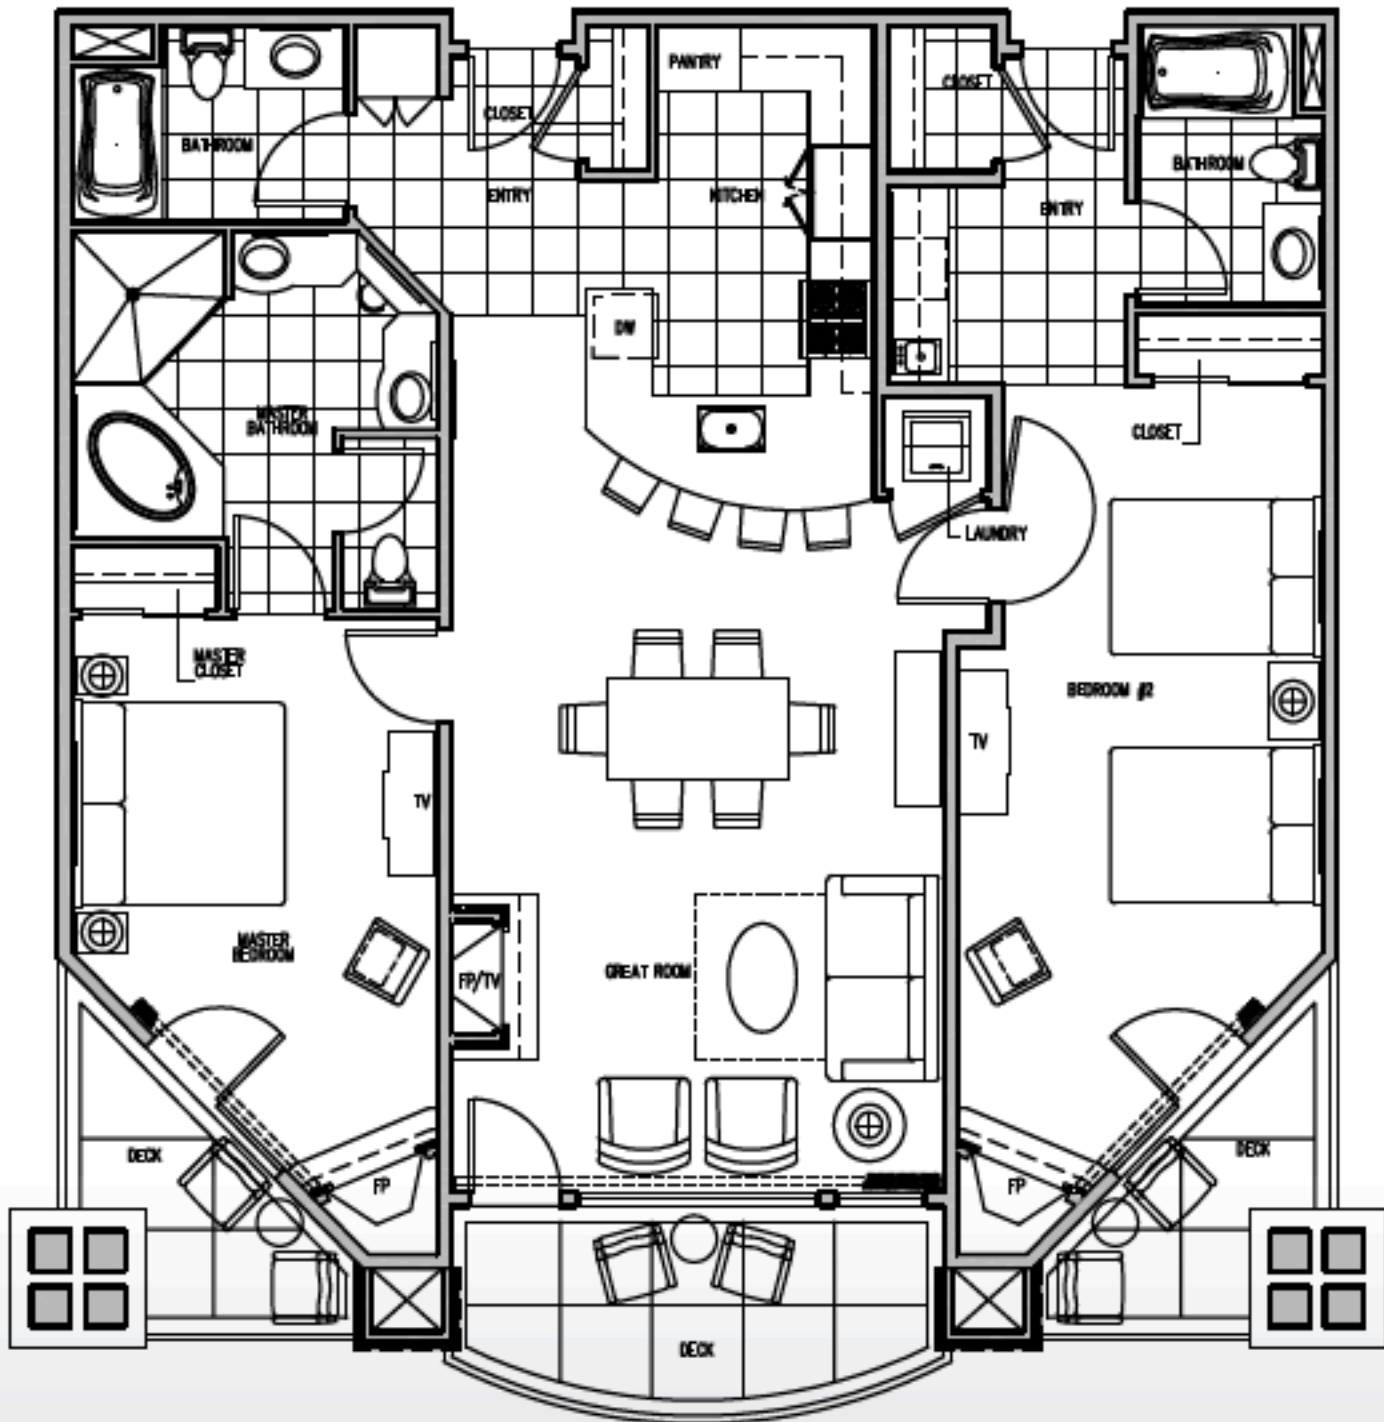

2-BEDROOM

WALDORF ASTORIA PARK CITY

WALDORF ASTORIA[®]
PARK CITY

UNIT TYPE 2E - 1,439 SQ. FT. | 2 BEDROOM 3 BATH | 1 LOCKOUT
SUITES AVAILABLE: 4121