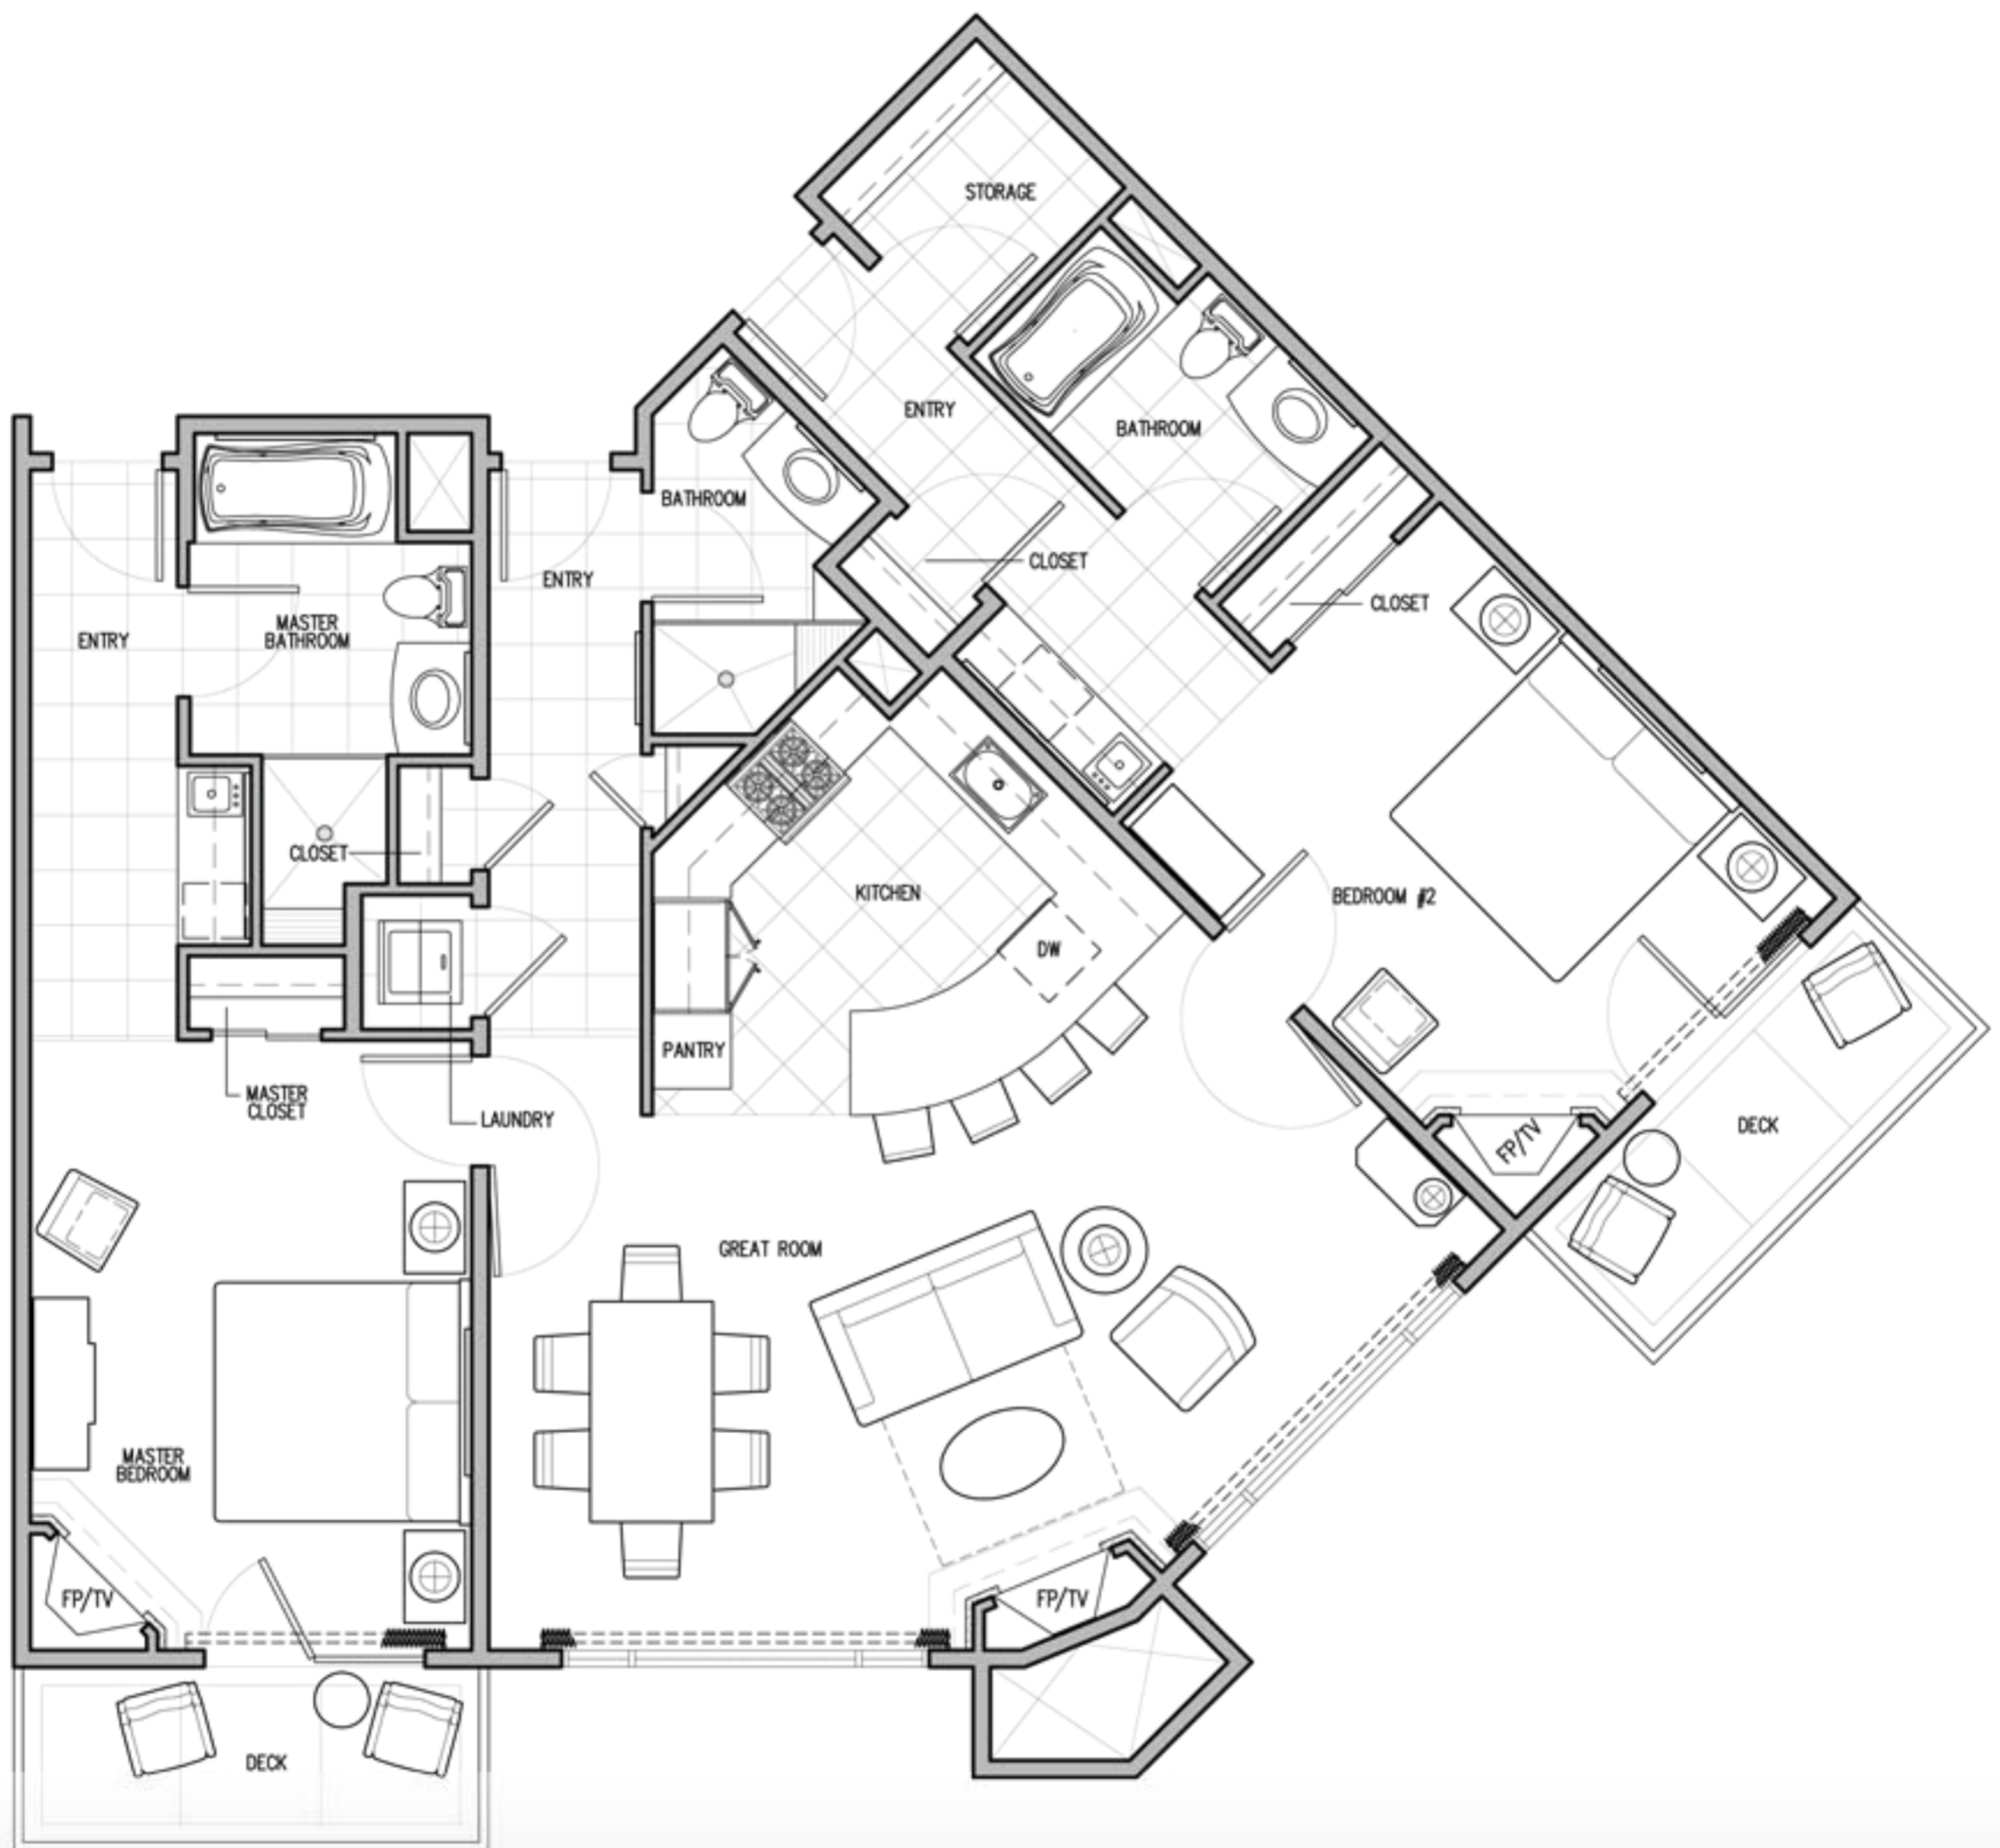

2-BEDROOM WALDORF ASTORIA PARK CITY

RESIDENCE TYPE 2C - 1,384 SQ. FT. | 2 BEDROOM 3 BATH | 2 LOCKOUTS

SUITES AVAILABLE: 3160, 4140, 4158, 6160

WALDORF ASTORIA®
PARK CITY