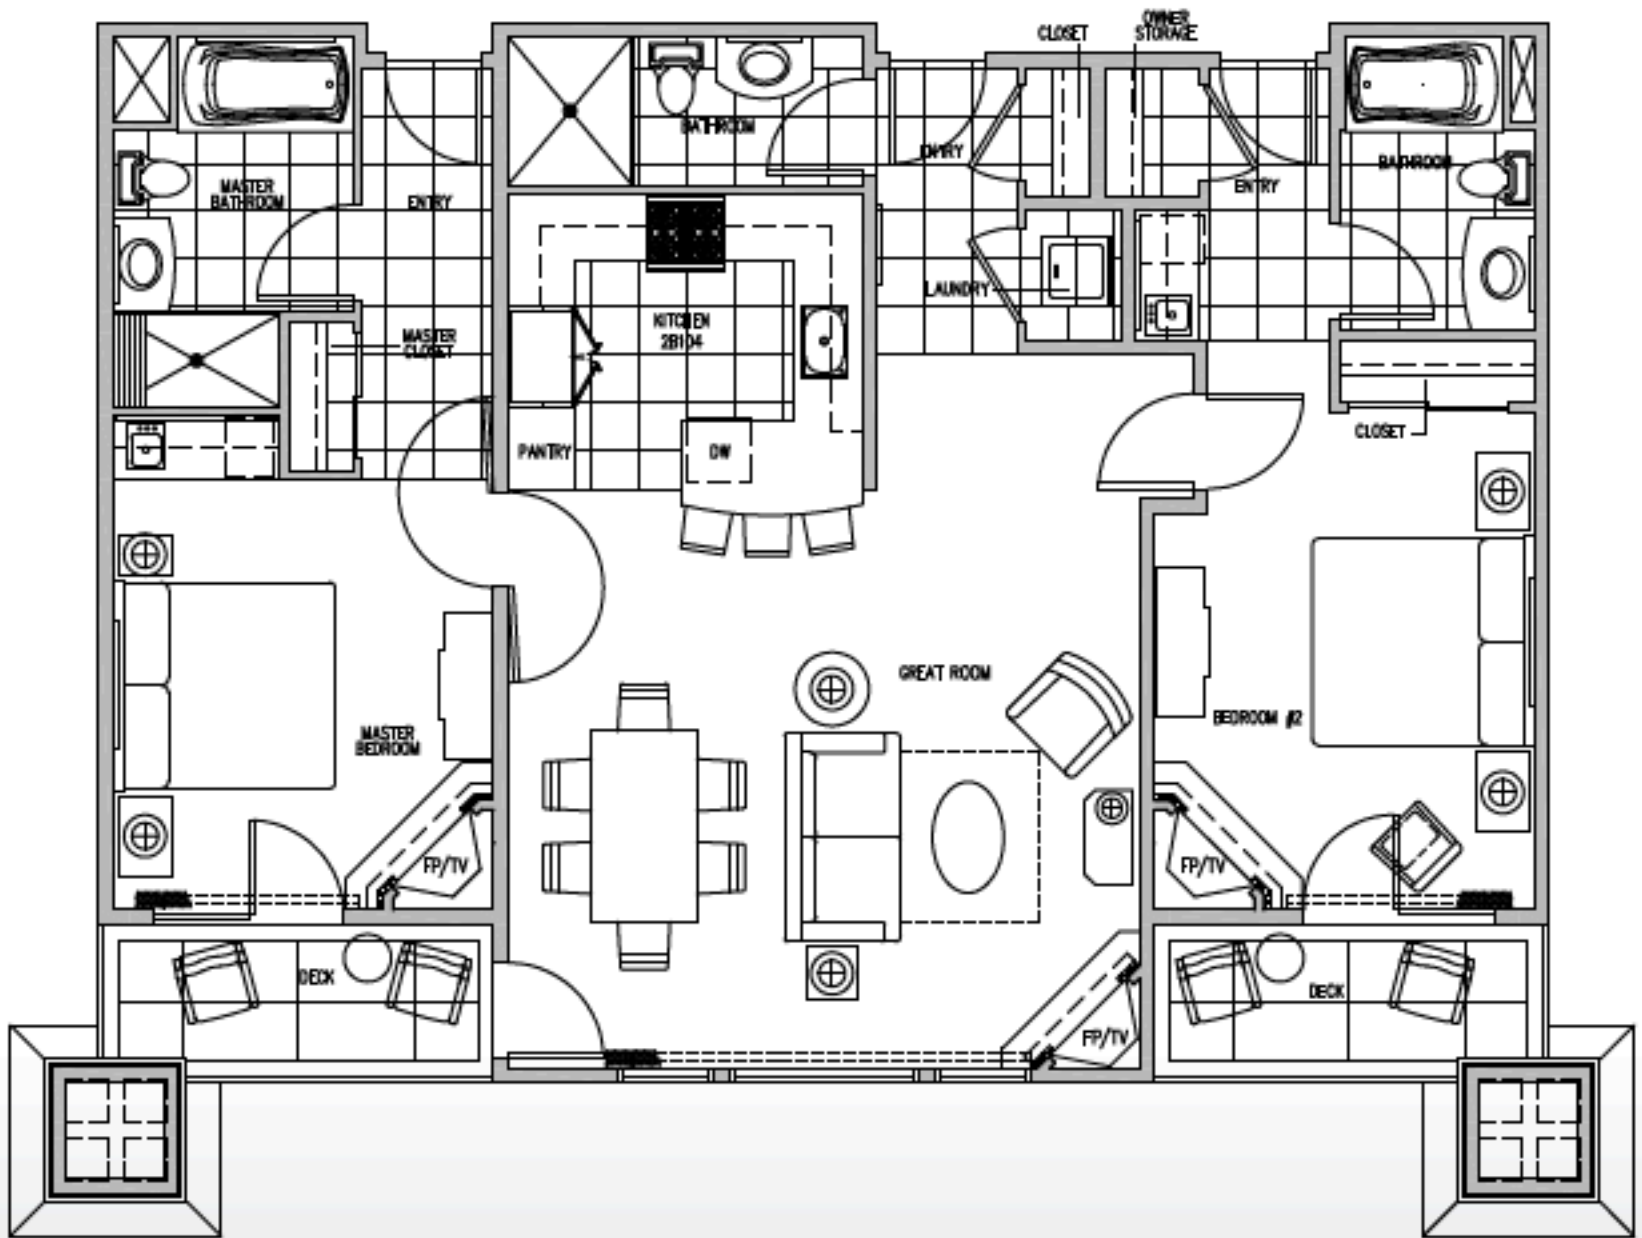

2-BEDROOM

WALDORF ASTORIA PARK CITY

UNIT TYPE 2B - 1,271 SQ. FT. | 2 BEDROOM 3 BATH | 2 LOCKOUTS

SUITES AVAILABLE: 3176, 4146, 4152, 4176, 5134
5148, 5172, 5178, 6102, 6108

WALDORF ASTORIA
PARK CITY