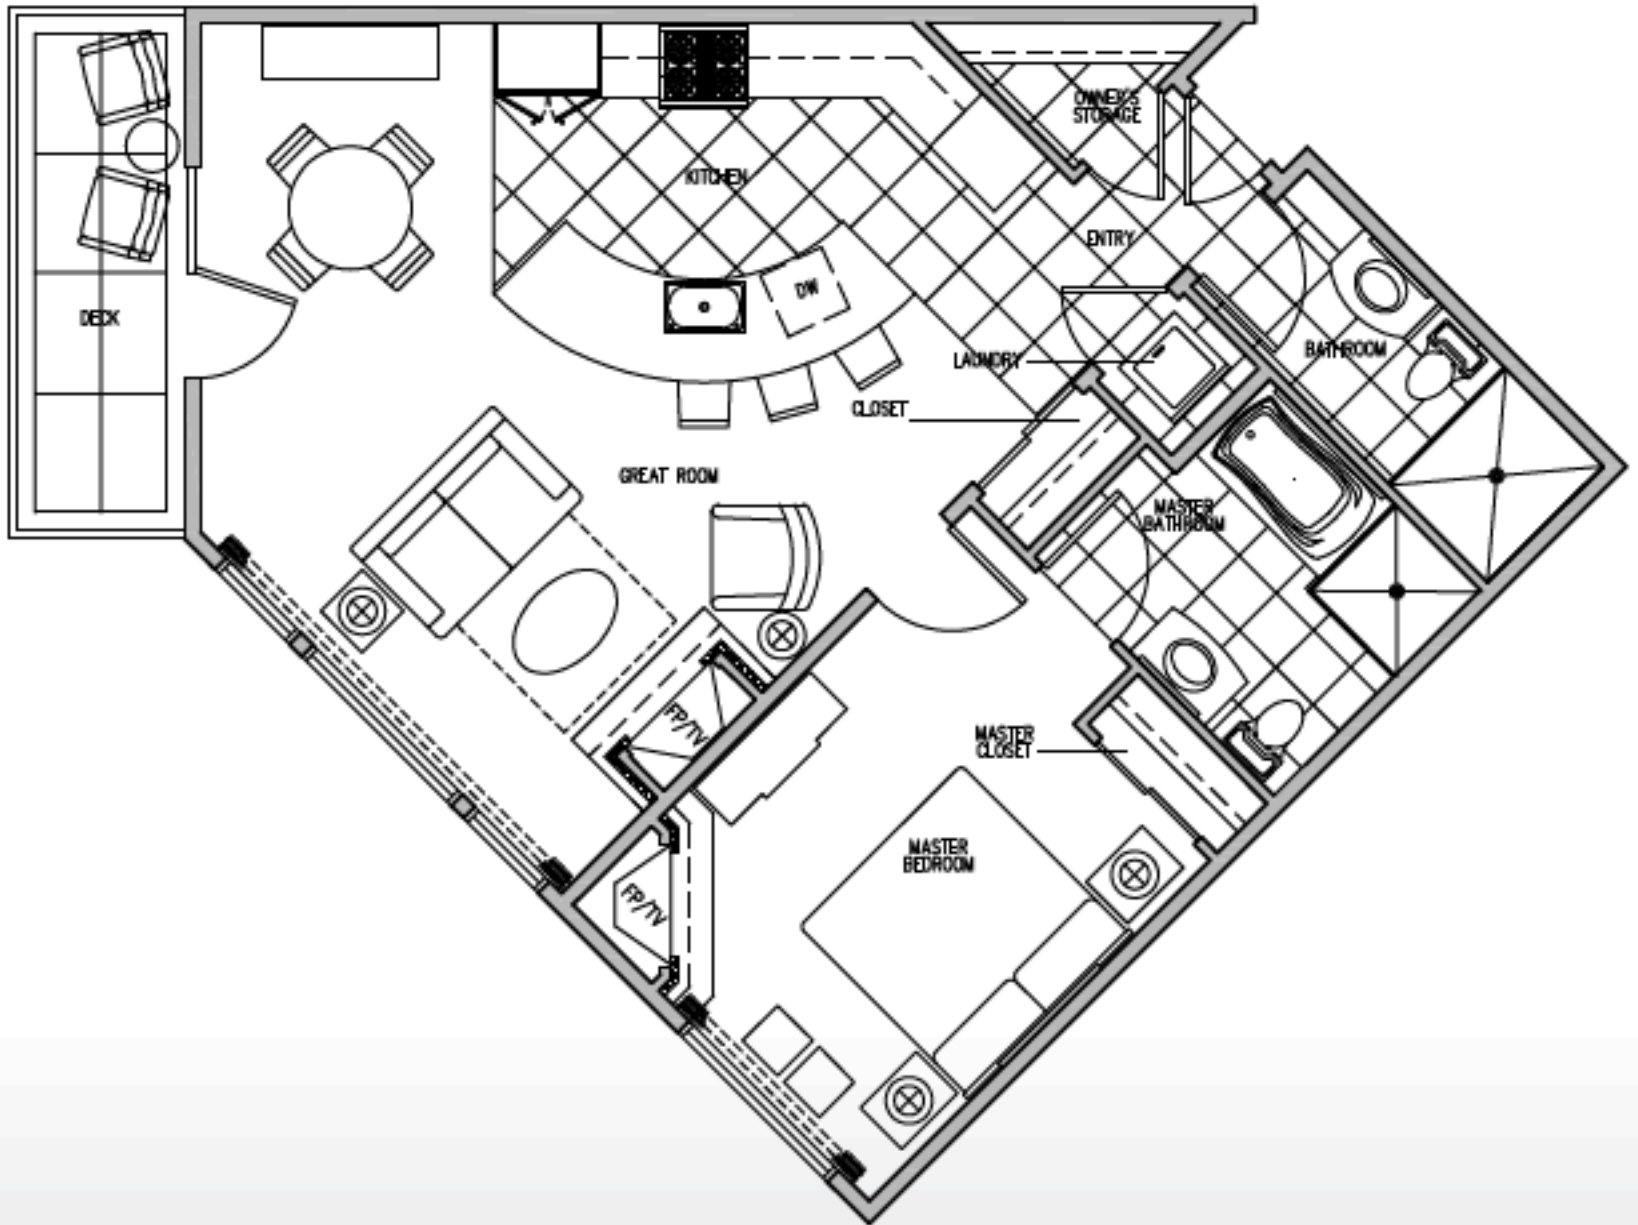

1-BEDROOM

WALDORF ASTORIA PARK CITY

WALDORF ASTORIA[®]
PARK CITY

UNIT TYPE 1C - 829 SQ. FT. | 1 BEDROOM 2 BATH
SUITES AVAILABLE: 6120, 7116