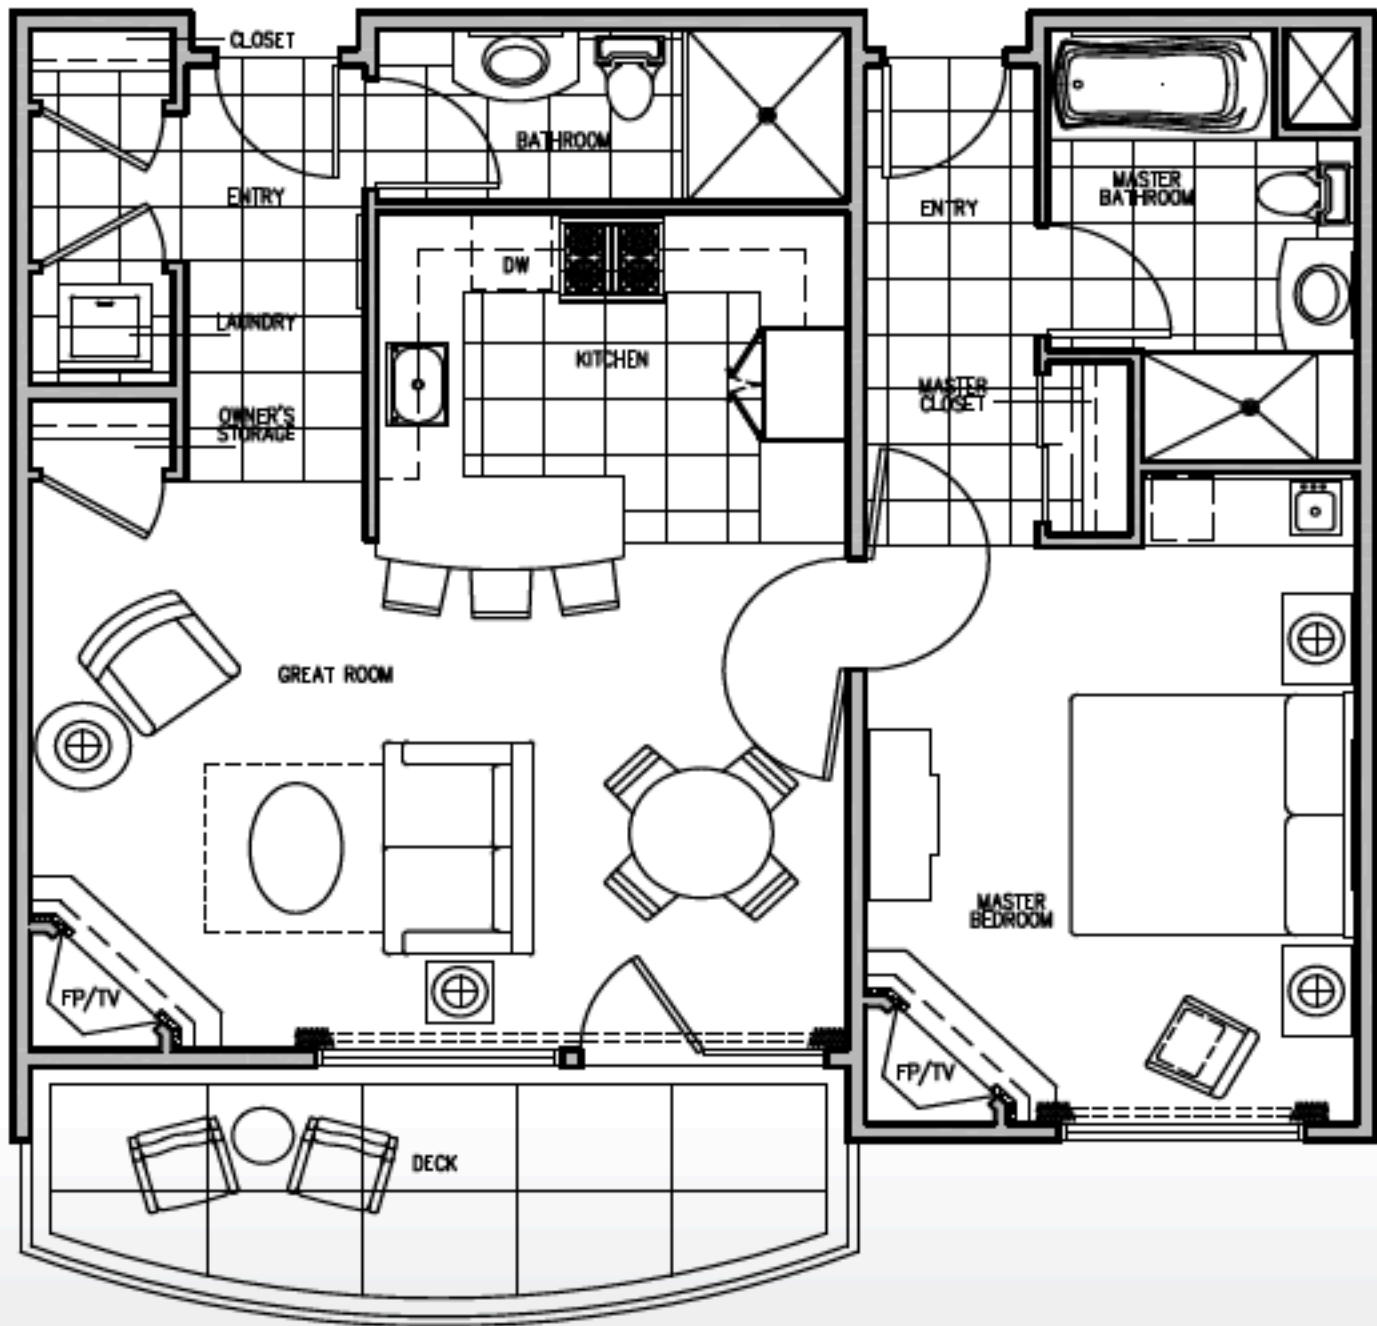

1-BEDROOM

WALDORF ASTORIA PARK CITY

UNIT TYPE 1B - 877 SQ. FT. | 1 BEDROOM 2 BATH | 1 LOCKOUT

SUITES AVAILABLE: 4109, 4115, 4125, 6118, 6125

WALDORF ASTORIA
PARK CITY