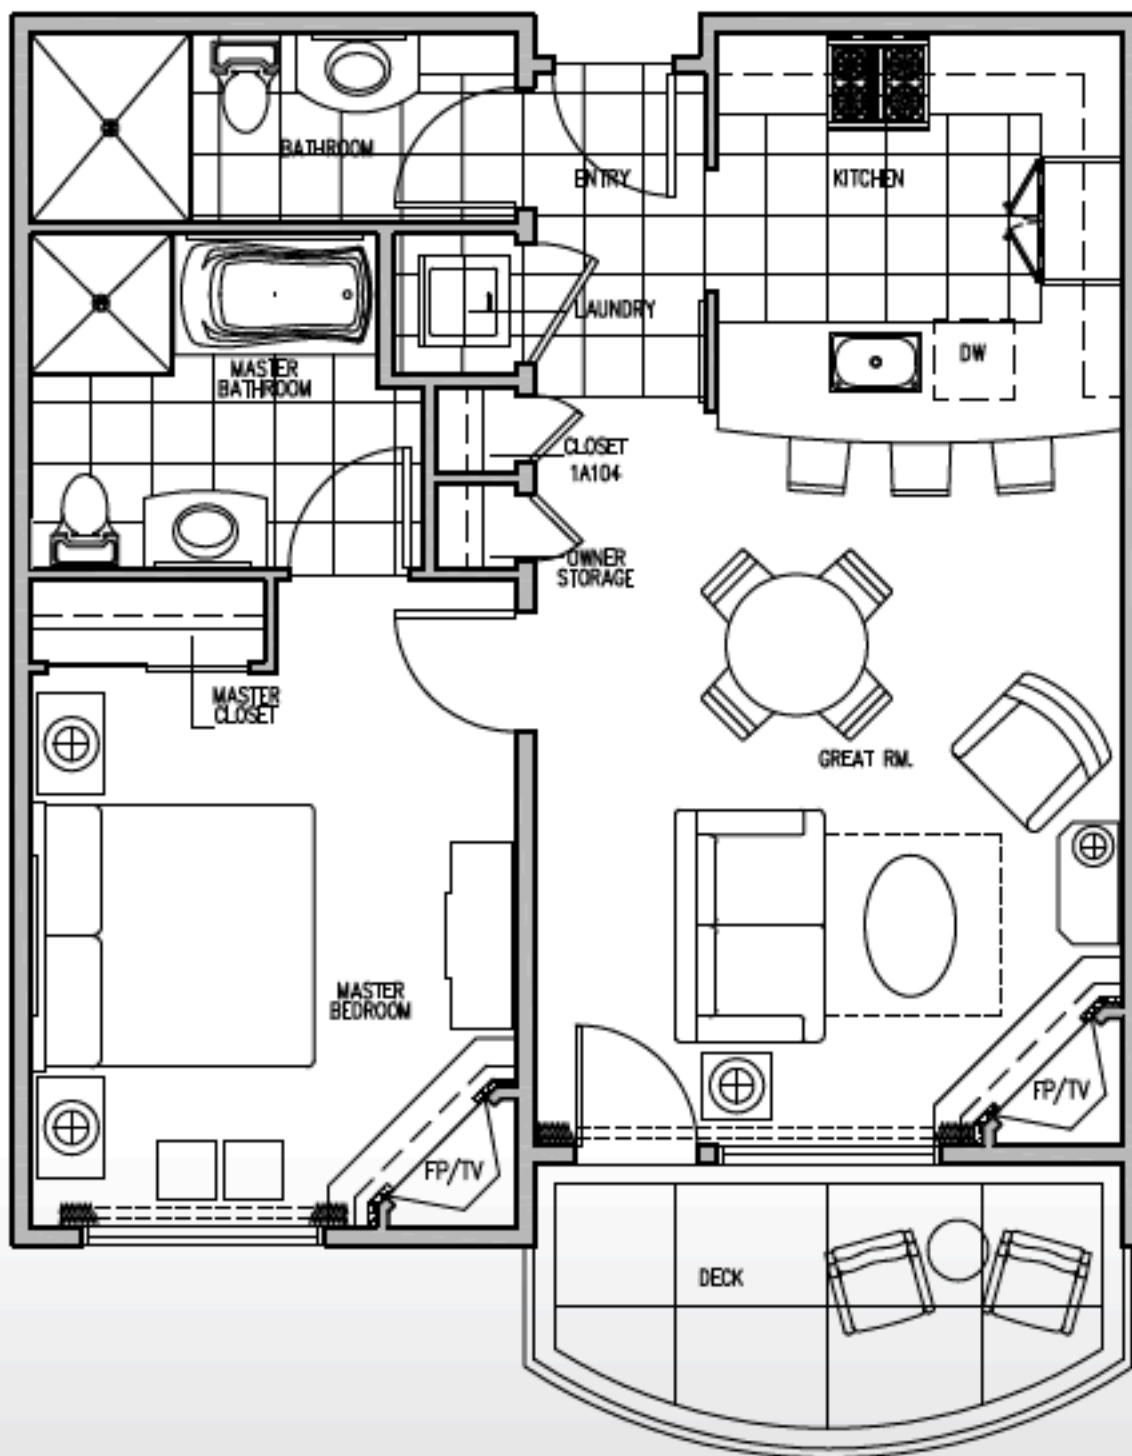

1-BEDROOM

WALDORF ASTORIA PARK CITY

WALDORF ASTORIA[®]
PARK CITY

UNIT TYPE 1A - 741 SQ. FT. | 1 BEDROOM 2 BATH

SUITES AVAILABLE: 3164, 4124, 4128, 4136, 4162, 4167,
5124, 5128, 5164, 6128, 6164, 7124